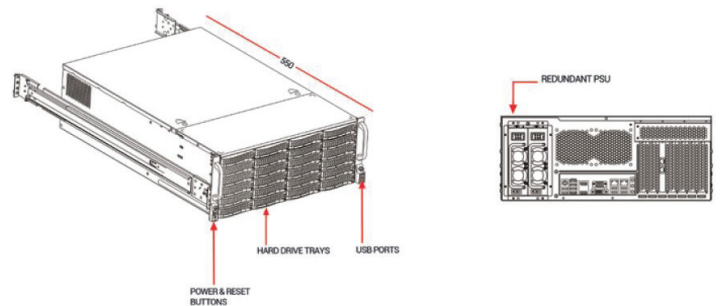

SPECIFICATIONS

Total Video channels	Up to 128ch
Total Throughput	Up to 960Mbps
Lan card	Up to 5 x1 Gbit
CPU	Up to i7 or Xeon
Mem	8GB Up to 16GB
Effective Storage	Up to 509,3TB (RAID 5)
Max number of Storage	Dual SSD or M.2 SSD (O/S)*
Raid Capability	0, 1, 1E, 5, 5EE, 6, 10, 50, 60 and JBOD
USB Ports	Up to 8x
Hot swap HDD	Yes
Network Interface	10M/100M/1000M self-adaptive ethernet interface
Lan ports	3
HDMI	1
DVI-D	1
PS/2	1
VGA	1
Audio jacks	6
Operating System	Windows 10 Professional*
VMS	License Dongle and Advanced Server License
Wallmounted	No
Rackmounted	Yes
Rails	Yes
Redundant PSU	Yes
Input Voltage	220~240 AC
Size	4U
Weight	35 kgs / 77 lbs
Dimensions (WxLxH)	437 x 550 x 176mm
Warranty	2 years, parts and labor

* It is included

MODELS

MODEL	PART No.	MAX IP CHANNELS
CBEN36B-32IP	2130030	32
CBEN36B-64IP	2130032	64
CBEN36B-128IP	2130033	128

ACCESSORIES

PART No.	MODEL
7064016	Ethernet D I/O 8ch
7016088	On Board 8ch D I/O+RS-485

DIMENSIONS

KEY FEATURES

- > Up to 128 Channels supported
- > Dual SSD or M.2 SSD Disk preloaded (depending on model)
- > Up to 36 x 16TB HDD capacity
- > Raid HDD configuration (0, 1, 1E, 5, 5EE, 6, 10, 50, 60 and JBOD)
- > Hot Swappable storage HDD capability
- > Maximum effective storage up to 509,3TB (Raid 5)
- > Redundant Power supply
- > Rails and doors included
- > 8, 16, 24, 36 bay availability
- > Industrial design
- > Rack mounted
- > Controlled or configured locally or remotely by Cubis Software
- > Fully integrated with all Cubis Software versions

CUBITECH LTD

R&D 12 Basepoint Business Centre, Enterprise Close, Christchurch, Dorset, Poole BH23 6NX, UK, T +44 (0) 1202 853237

DISTRIBUTION CENTER 4-6 Kiprou Str., 177 78, Tavros, Athens, Greece | T +30 210 9580887-8, F +30 210 9580885

E. info@cubitech.com | www.cubitech.com