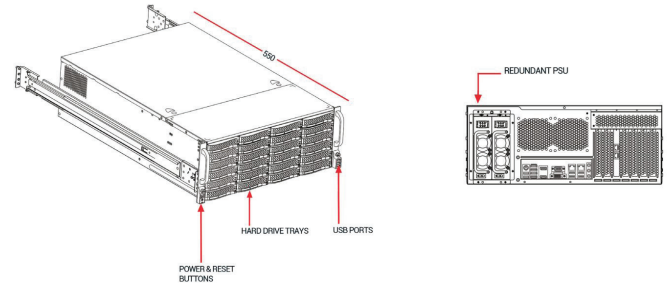

CBJBOD-24B

Barebone System
for Storage solutions

Key Features

- > Superior recording capability with the use of up to 24 x 16TB HDDs
- > Hot swappable capabilities
- > Industrial Design
- > Break Out Box Connectivity

SPECIFICATIONS

LAN card	No
CPU	No
Memory	No
OS Disks	No
Raw Storage	Up to 384TB
Max number of Disks	24 Disks
RAID Capability	No
RAID Controller Battery	No
USB Ports	No
Type C Port	No
Break Out Box Connection Port	2 (SFF8644)
Network Interface	No
Lan port	No
HDMI	No
VGA	No
DVI-D	No
PS/2	No
Audio jacks	No
Operation System	No
VMS	No
Wallmounted	No
Rackmounted	Yes
Rails	Yes
Redundant PSU	Yes
Power Consumption	800W
Input Voltage	220~240 AC
Size	4U
Weight	35 kgs / 77 lbs
Dimensions (WxLxH)	437 x 550 x 176mm
Warranty	2 years, parts and labor

DIMENSIONS

MODELS

MODEL	PART No.	
CBJBOD-24B	2170011	
CBJBOD-24B-8T	2170012	Preloaded with 24x8TB HDDs
CBJBOD-24B-10T	2170013	Preloaded with 24x10TB HDDs

CUBITECH LTD

R&D 12 Basepoint Business Centre, Enterprise Close, Christchurch, Dorset, Poole BH23 6NX, UK, T +44 (0) 1202 853237