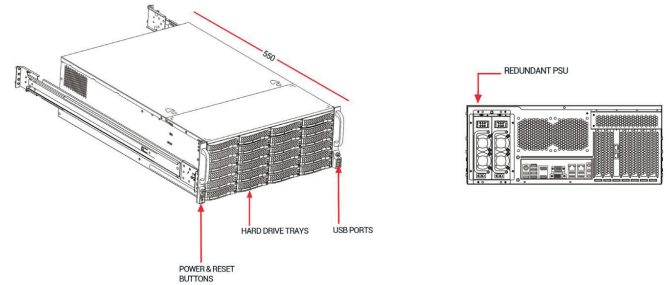

CBJBOD-36B

Barebone System
for Storage solutions

Key Features

- > Superior recording capability with the use of up to 36 x 16TB HDDs
- > Hot swappable capabilities
- > Industrial Design
- > Break Out Box Connectivity

SPECIFICATIONS

LAN card	No
CPU	No
Memory	No
OS Disks	No
Raw Storage	Up to 576TB
Max number of Disks	36 Disks
RAID Capability	No
RAID Controller Battery	No
USB Ports	No
Type C Port	No
Break Out Box Connection Port	2 (SFF8644)
Network Interface	No
Lan port	No
HDMI	No
VGA	No
DVI-D	No
PS/2	No
Audio jacks	No
Operation System	No
VMS	No
Wallmounted	No
Rackmounted	Yes
Rails	Yes
Redundant PSU	Yes
Power Consumption	1200W
Input Voltage	220~240 AC
Size	4U
Weight	35 kgs / 77 lbs
Dimensions (WxLxH)	437 x 550 x 176mm
Warranty	2 years, parts and labor

DIMENSIONS

MODELS

MODEL	PART No.	
CBJBOD-36B	2170021	
CBJBOD-36B-8T	2170022	Preloaded with 36x8TB HDDs
CBJBOD-36B-10T	2170023	Preloaded with 36x10TB HDDs

CUBITECH LTD

R&D 12 Basepoint Business Centre, Enterprise Close, Christchurch, Dorset, Poole BH23 6NX, UK, T +44 (0) 1202 853237