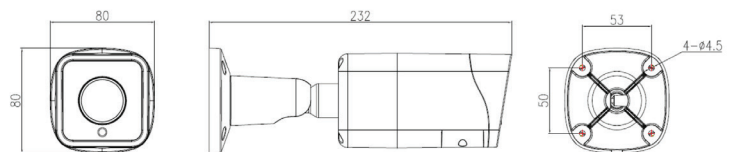

INTERFACE

Ethernet	1 Ethernet (10/100 Base-T) RJ-45 Connector
Audio	1ch Input, 1ch Output
Alarm	1ch Input, 1ch Output
Reset Button	Support
Built-in SD Card Slot	Yes, up to 256GB

GENERAL

Power Supply	DC12V/PoE (IEEE 802.3af)
Power Consumption	Max 8.5 W
Operating Temperature	-40°C ~ 55°C (-40°F ~ 131°F)
Operating Humidity	Less than 90% RH
Ingress Protection	IP67, IK10
Certifications	UL/CE/FCC
Casing	Metal
Dimensions	232 × 80 × 80mm
Net Weight	810g

DIMENSIONS

CUBITECH LTD