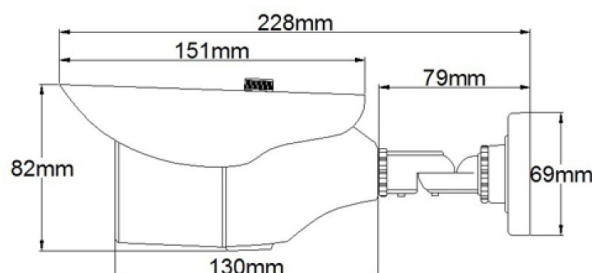

INTERFACE

Ethernet	1 Ethernet (10/100 Base-T) RJ-45 Connector
Audio	Interface N/A
Alarm	N/A
RS485	N/A
BNC Output	N/A
Reset Button	N/A
Edge Storage	N/A

ELECTRICAL

Power Supply	DC12V/PoE
Power Consumption	2W(IR LED OFF), 5.5W IR LED ON
Operating Temperature	Starting Temperature: -30°C ~ 50°C (-22°F ~ 122°F) Working Temperature: -30°C ~ 50°C (-22°F ~ 122°F)
Operating Humidity	Less than 90% RH
Ingress Protection	IP66
Certifications	CE / FCC
Casing	Metal
Dimensions	Φ 69×228mm
Net Weight	550g

DIMENSIONS

CUBITECH LTD